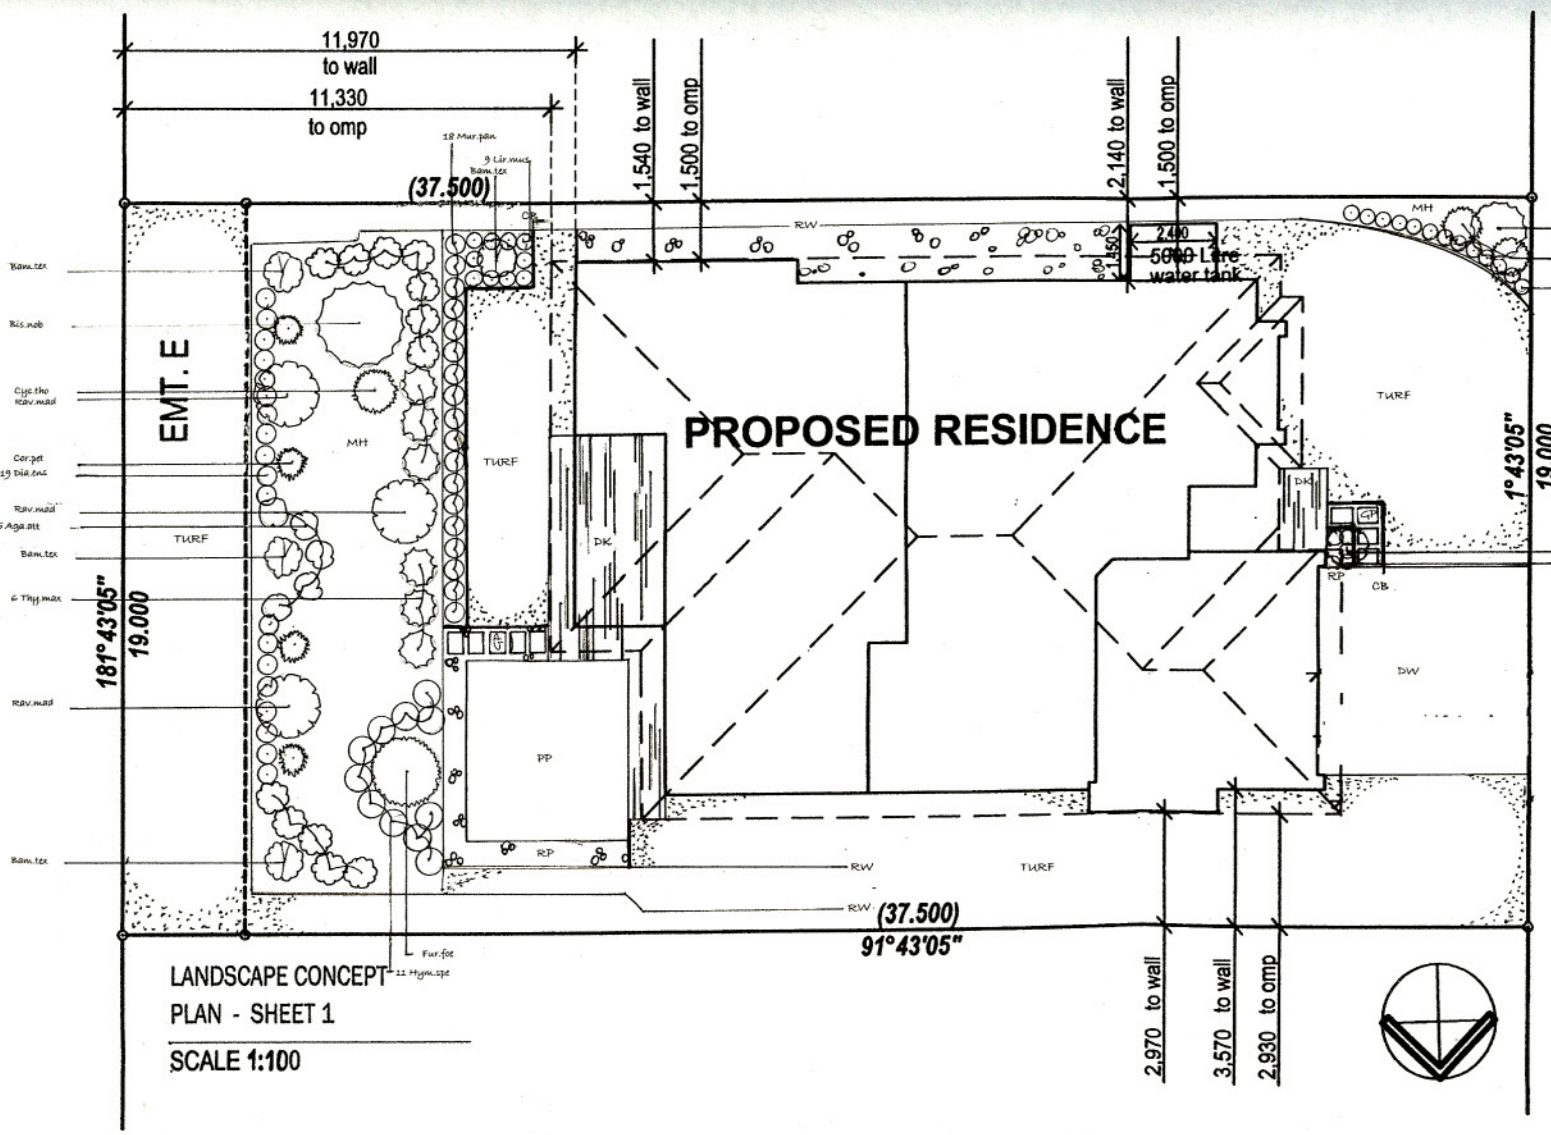

Thy max	ariensis	T
	Thysanota	
	caud	
	Maxima	

CODES	
CB	Cobblestone border
DK	Decking Merbau
DW	Driveway Grey Ex
GP	Grey Paver 500mm
MH	Mulch Hoop fines
RP	River Pebble 25mm
RW	Rock Wall
PP	Plunge pool
TURF	Sir Walter Buffalo

*green envy designer landscapes*

WALTON LOT 279 BARDON RIDGE ROAD REEDY CREEK	Design:	REGENT 255 - BLC	Drawn By:	Danny Astle	Amendments:
	Facade:	TRADITIONAL	Date:	2 /10/07	Job Number:
	Inclusions:	PREMIER PLUS	Scale:	AS SHOWN	Sheet Number:
				0043	